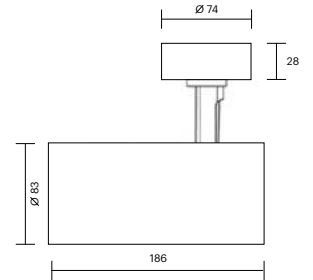

# Nebuxis Surface

30003

GOOD NIGHT

Surface

<b>Installation</b>	Indoor	<b>Colour Temperature</b>	2700K	3000K	4000K
<b>Mounting Position</b>	Surface	<b>Light Distribution</b>	Narrow		
<b>IP</b>	20		Medium		
			Wide		
<b>Wattage</b>	33W	<b>CRI</b>	>90		
<b>Lumen Output</b>	2550	<b>Life Time L70</b>	30.000		
<b>Connection</b>	230VAC	<b>Cut-out Size</b>	-		
<b>Driver</b>	Included	<b>Dimmensions</b>	85x187		
<b>Dimmable</b>	TRIAC	<b>Adjustable</b>	Yes		

30003.33.\*\*.\*.\*\*

Number	W	Colour Temperature	Light Distribution	Finish
30003	33	27 2700	1 Narrow 15°	⊙ 11 White & White
		30 3000	2 Medium 24°	⊙ 12 White & Black
		40 4000	3 Wide 36°	⊙ 14 White & Gold
				● 21 Black & White
				● 22 Black & Black
				● 24 Black & Gold