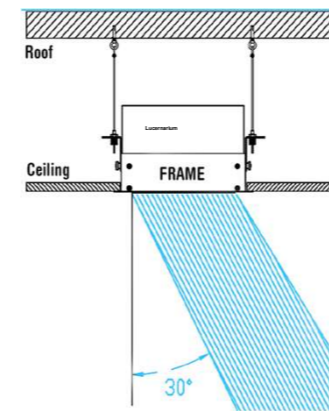

CONTROL

Circadian controller