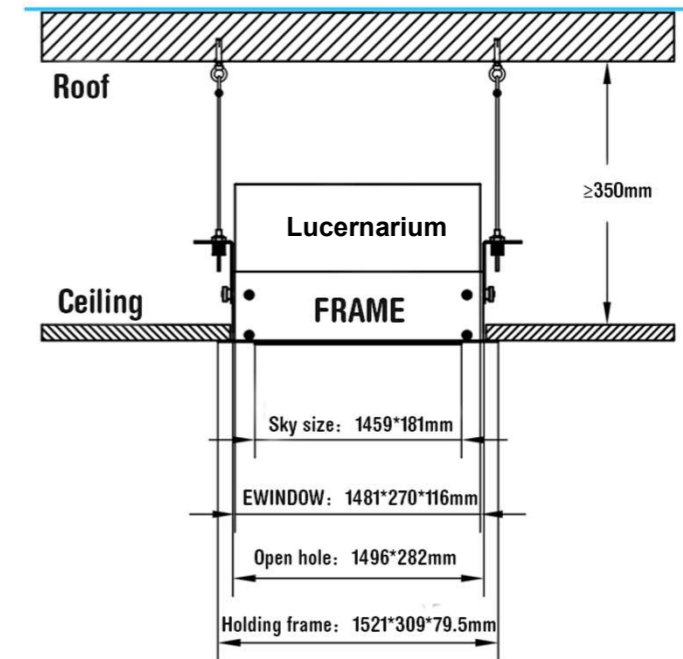

CONTROL

Circadian controller