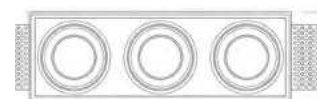

Luminaire without LED & Driver

Number	W	Colour Temperature	Light Distribution	Finish
10302	XX	XX	X	☉ 11 White & White ● 22 Black & Black

Quadratum-12

10312

10312.XX.XX.X.**

Cut-out Size 104x191 h105
Dimensions 106x199 h95
Adjustable +/- 30° 359° Rotation

Luminaire without LED & Driver

Number	W	Colour Temperature	Light Distribution	Finish
10312	XX	XX	X	☉ 11 White & White ● 22 Black & Black

Led module not included in combination with 2 modules on page 49

Quadratum-03 Trimless

10303

GOOD NIGHT

Recessed

10303.XX.XX.X.**

Cut-out Size 97x282 h105
Dimensions 97x282 h95
Adjustable +/- 30° 359° Rotation

Luminaire without LED & Driver

Number	W	Colour Temperature	Light Distribution	Finish
10313	XX	XX	X	<input type="radio"/> 11 White & White <input checked="" type="radio"/> 22 Black & Black

Quadratum-13

10313

10313.XX.XX.X.**

Cut-out Size 104x284 h105
Dimensions 106x292 h95
Adjustable +/- 30° 359° Rotation

Luminaire without LED & Driver

Number	W	Colour Temperature	Light Distribution	Finish
10313	XX	XX	X	<input type="radio"/> 11 White & White <input checked="" type="radio"/> 22 Black & Black