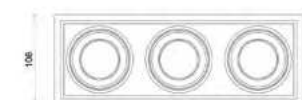

10303

GOOD NIGHT

Recessed

10303.XX.XX.X.**

Cut-out Size 97x282 h105
Dimensions 97x282 h95
Adjustable +/- 30° 359° Rotation

Luminaire without LED & Driver

Number	W	Colour Temperature	Light Distribution	Finish
10313	XX	XX	X	<input type="radio"/> 11 White & White <input checked="" type="radio"/> 22 Black & Black

Quadratum-13

10313

10313.XX.XX.X.**

Cut-out Size 104x284 h105
Dimensions 106x292 h95
Adjustable +/- 30° 359° Rotation

Luminaire without LED & Driver

Number	W	Colour Temperature	Light Distribution	Finish
10313	XX	XX	X	<input type="radio"/> 11 White & White <input checked="" type="radio"/> 22 Black & Black

Led module not included in combination with 3 modules on page 49

60001.**.**.*

LED with Driver

Number	W	Colour Temperature	Light Distribution
60001	11	27 2700	 1 Narrow 20°
	15	30 3000	 2 Medium 40°
			 4 Superwide 60°