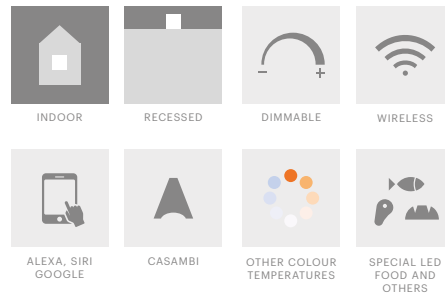

Quadratum-03 Trimless

10303

GOOD NIGHT

Recessed

10303.XX.XX.X.**

Cut-out Size 97x282 h105
Dimensions 97x282 h95
Adjustable +/- 30° 359° Rotation

Luminaire without LED & Driver

Number	W	Colour Temperature	Light Distribution	Finish
10313	XX	XX	X	☐ 11 White & White ☒ 22 Black & Black