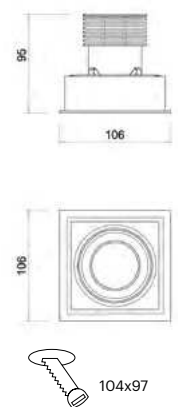

Quadratum-01 Trimless

10301

GOOD NIGHT

Recessed

10301.XX.XX.X.**

Cut-out Size 97x97 h105
Dimensions 97x97 h95
Adjustable +/- 30° 359° Rotation

Luminaire without LED & Driver

Number	W	Colour Temperature	Light Distribution	Finish
10301	XX	XX	X	<input type="radio"/> 11 White & White <input type="radio"/> 22 Black & Black

Quadratum-11

10311

10311.XX.XX.X.**

Cut-out Size 104x97 h105
Dimensions 106x106 h95
Adjustable +/- 30° 359° Rotation

Luminaire without LED & Driver

Number	W	Colour Temperature	Light Distribution	Finish
10311	XX	XX	X	<input type="radio"/> 11 White & White <input type="radio"/> 22 Black & Black

Led module not included in combination with 1 module on page 49

Quadratum-02 Trimless

10302

GOOD NIGHT

Recessed

10302.XX.XX.X.**

Cut-out Size 97x189 h105
Dimensions 97x189 h95
Adjustable +/- 30° 359° Rotation

Luminaire without LED & Driver

Number	W	Colour Temperature	Light Distribution	Finish
10302	XX	XX	X	☉ 11 White & White ● 22 Black & Black

Quadratum-12

10312

10312.XX.XX.X.**

Cut-out Size 104x191 h105
Dimensions 106x199 h95
Adjustable +/- 30° 359° Rotation