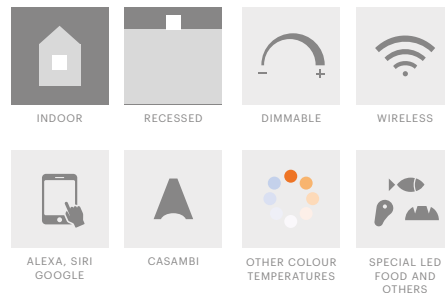

Quadratum-13

10313

10313.XX.XX.X.**

Cut-out Size 104x284 h105
Dimensions 106x292 h95
Adjustable +/- 30° 359° Rotation

Luminaire without LED & Driver

Number	W	Colour Temperature	Light Distribution	Finish
10313	XX	XX	X	☐ 11 White & White ☒ 22 Black & Black

Led module not included in combination with 3 modules on page 49