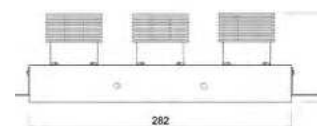

Luminaire without LED & Driver

Number	W	Colour Temperature	Light Distribution	Finish
10302	XX	XX	X	☉ 11 White & White ● 22 Black & Black

Quadratum-12

10312

10312.XX.XX.X.**

Cut-out Size 104x191 h105
Dimensions 106x199 h95
Adjustable +/- 30° 359° Rotation

10303

GOOD NIGHT

Recessed

10303.XX.XX.X.**

Cut-out Size 97x282 h105
Dimensions 97x282 h95
Adjustable +/- 30° 359° Rotation

Luminaire without LED & Driver

Number	W	Colour Temperature	Light Distribution	Finish
10313	XX	XX	X	<input type="radio"/> 11 White & White <input checked="" type="radio"/> 22 Black & Black

Quadratum-13

10313

10313.XX.XX.X.**

Cut-out Size 104x284 h105
Dimensions 106x292 h95
Adjustable +/- 30° 359° Rotation

Luminaire without LED & Driver

Number	W	Colour Temperature	Light Distribution	Finish
10313	XX	XX	X	<input type="radio"/> 11 White & White <input checked="" type="radio"/> 22 Black & Black