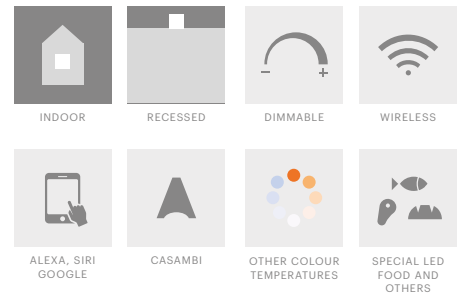

Quadratum-11

10311