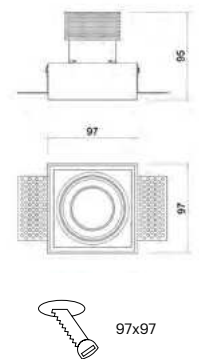

Quadratum-01 Trimless

10301

GOOD NIGHT

Recessed

10301.XX.XX.X.**

Cut-out Size 97x97 h105
Dimensions 97x97 h95
Adjustable +/- 30° 359° Rotation

Luminaire without LED & Driver

Number	W	Colour Temperature	Light Distribution	Finish
10301	XX	XX	X	<input type="radio"/> 11 White & White <input type="radio"/> 22 Black & Black

Quadratum-11

10311

10311.XX.XX.X.**

Cut-out Size 104x97 h105
Dimensions 106x106 h95
Adjustable +/- 30° 359° Rotation

Luminaire without LED & Driver

Number	W	Colour Temperature	Light Distribution	Finish
10311	XX	XX	X	<input type="radio"/> 11 White & White <input type="radio"/> 22 Black & Black

Luminaire without LED & Driver

Number	W	Colour Temperature	Light Distribution	Finish
10302	XX	XX	X	☉ 11 White & White ● 22 Black & Black

Quadratum-12

10312

10312.XX.XX.X.**

Cut-out Size 104x191 h105
Dimensions 106x199 h95
Adjustable +/- 30° 359° Rotation

Quadratum-13

10313

10313.XX.XX.X.**

Cut-out Size 104x284 h105
Dimensions 106x292 h95
Adjustable +/- 30° 359° Rotation

Luminaire without LED & Driver

Number	W	Colour Temperature	Light Distribution	Finish
10313	XX	XX	X	<input type="radio"/> 11 White & White <input checked="" type="radio"/> 22 Black & Black