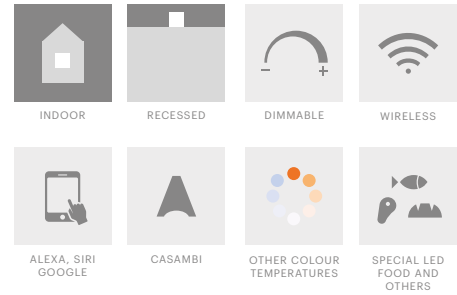

Quadratum-01 Trimless

10301

GOOD NIGHT

Recessed

10301.XX.XX.X.**

Cut-out Size 97x97 h105
Dimensions 97x97 h95
Adjustable +/- 30° 359° Rotation

Luminaire without LED & Driver

Number	W	Colour Temperature	Light Distribution	Finish
10301	XX	XX	X	<input type="radio"/> 11 White & White <input type="radio"/> 22 Black & Black