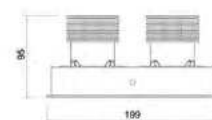

Number	W	Colour Temperature	Light Distribution	Finish
10312	XX	XX	X	☉ 11 White & White ● 22 Black & Black