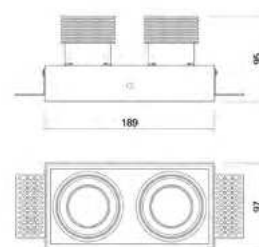

Quadratum-11

10311

10311.XX.XX.X.**

Cut-out Size 104x97 h105
Dimensions 106x106 h95
Adjustable +/- 30° 359° Rotation

Luminaire without LED & Driver

Number	W	Colour Temperature	Light Distribution	Finish
10311	XX	XX	X	<input type="radio"/> 11 White & White <input type="radio"/> 22 Black & Black

Led module not included in combination with 1 module on page 49

Quadratum-02 Trimless

10302

GOOD NIGHT

Recessed

10302.XX.XX.X.**

Cut-out Size 97x189 h105
Dimensions 97x189 h95
Adjustable +/- 30° 359° Rotation

Luminaire without LED & Driver

Number	W	Colour Temperature	Light Distribution	Finish
10302	XX	XX	X	☉ 11 White & White ● 22 Black & Black

Quadratum-12

10312

10312.XX.XX.X.**

Cut-out Size 104x191 h105
Dimensions 106x199 h95
Adjustable +/- 30° 359° Rotation

Quadratum-13

10313

10313.XX.XX.X.**

Cut-out Size 104x284 h105
Dimensions 106x292 h95
Adjustable +/- 30° 359° Rotation

Luminaire without LED & Driver

Number	W	Colour Temperature	Light Distribution	Finish
10313	XX	XX	X	<input type="radio"/> 11 White & White <input checked="" type="radio"/> 22 Black & Black