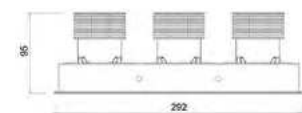

10303

GOOD NIGHT

Recessed

10303.XX.XX.X.**

Cut-out Size 97x282 h105
Dimensions 97x282 h95
Adjustable +/- 30° 359° Rotation

Luminaire without LED & Driver

Number	W	Colour Temperature	Light Distribution	Finish
10313	XX	XX	X	<input type="radio"/> 11 White & White <input checked="" type="radio"/> 22 Black & Black

Quadratum-13

10313

10313.XX.XX.X.**

Cut-out Size 104x284 h105
Dimensions 106x292 h95
Adjustable +/- 30° 359° Rotation

Luminaire without LED & Driver

Number	W	Colour Temperature	Light Distribution	Finish
10313	XX	XX	X	<input type="radio"/> 11 White & White <input checked="" type="radio"/> 22 Black & Black