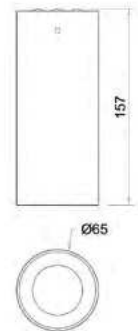

Aqualis-65

30065

GOOD NIGHT

Surface

Installation	Indoor
Mounting Position	Surface
IP	20

Colour Temperature	2700K
Light Distribution	Narrow Medium SuperWide
CRI	>90
Life Time L70	40.000
Cut-out Size	-
Dimensions	Ø65 h157
Adjustable	No

30065.8.27.*.**

Number	W	Colour Temperature	Light Distribution	Finish
30065	8	27 2700	1 Narrow 25°	⊙ 11 White & White
			2 Medium 40°	⊙ 12 White & Black
			4 Superwide 60°	⊙ 14 White & Gold
				⊙ 21 Black & White
				⊙ 22 Black & Black
				⊙ 24 Black & Gold