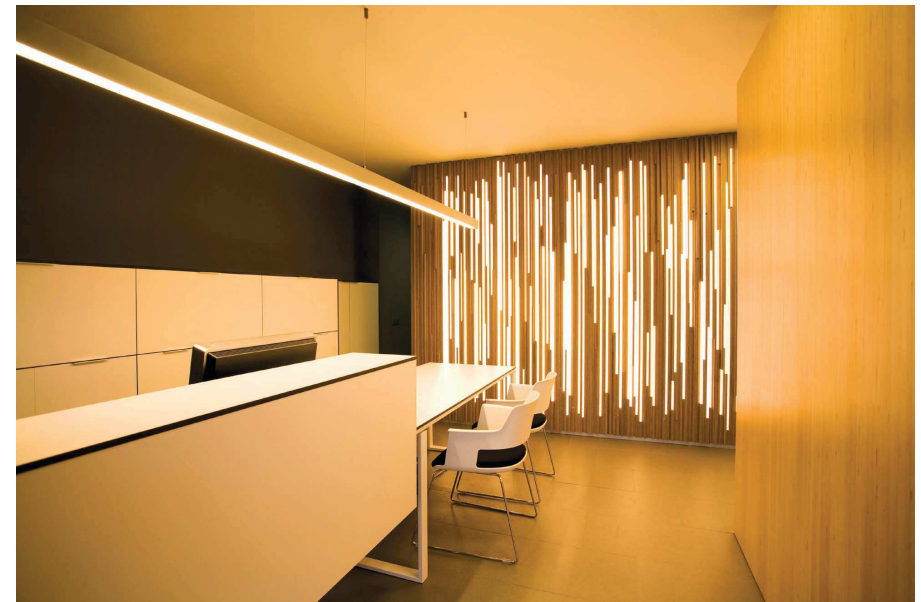

4. Endcap

Reference	Description	Type	Finish
453.11.10	End cap (2 units)	Flat difusser	○ 10 White
453.11.20	End cap (2 units)	Flat difusser	● 20 Black
453.11.30	End cap (2 units)	Flat difusser	● 30 Aluminium
453.12.10	End cap (2 units)	Out difusser	○ 10 White
453.12.20	End cap (2 units)	Out difusser	● 20 Black
453.12.30	End cap (2 units)	Out difusser	● 30 Aluminium

5. Mechanical Connections

Reference	Description
453.31	180° linear connection (when longer than 2'5m)
453.32	90° connection
453.33.XXX	Custom connection

6. Fixations / Mounting Kits

Reference	Description
453.21	Surface clip (1 unit / 1'5m)
453.22	Suspension kit (1 unit / 1,5m) (length 2m)
453.25	Wall bracket (1 unit / 1'5m)

7. Electrical feeding & Internal Electrification

Reference	Description	Finish
453.42.10	Electrification for suspension mounting	○ 10 White
453.42.20	Electrification for suspension mounting	● 20 Black
453.42.30	Electrification for suspension mounting	● 30 Aluminium
453.41	Electrification for surface mounting