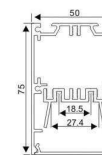

- 10 White
- 20 Black
- 30 Aluminium

Dimensions

Finish

Mounting

- 10 White
- 20 Black
- 30 Aluminium

Versatile-s Flat

Versatile-s Out

1. Profile

5. Mechanical Connections

Reference	Description
453.31	180° linear connection (when longer than 2'5m)
453.32	90° connection
453.33.XXX	Custom connection

6. Fixations / Mounting Kits

Reference	Description
453.21	Surface clip (1 unit / 1'5m)
453.22	Suspension kit (1 unit / 1,5m) (length 2m)
453.25	Wall bracket (1 unit / 1'5m)