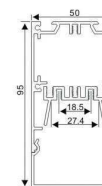

- 10 White
- 20 Black
- 30 Aluminium

Dimensions

Finish

Mounting

- 10 White
- 20 Black
- 30 Aluminium

Versatile-s Flat

Versatile-s Out

1. Profile

5. Mechanical Connections

Reference	Description
453.31	180° linear connection (when longer than 2'5m)
453.32	90° connection
453.33.XXX	Custom connection

6. Fixations / Mounting Kits

Reference	Description
453.21	Surface clip (1 unit / 1'5m)
453.22	Suspension kit (1 unit / 1,5m) (length 2m)
453.25	Wall bracket (1 unit / 1'5m)