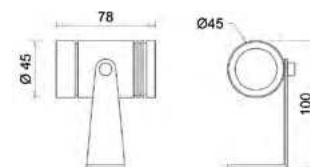

Iudice

80008

GOOD NIGHT

Surface / Spike

Installation	Outdoor
Mounting Position	Surface, Spike
IP	65
Wattage	3W
Lumen Output	320
Connection	230V
Driver	Included
Dimmable	Non-dimmable

Colour Temperature	3000K
Light Distribution	Narrow Medium
CRI	>85
Life Time L70	30.000

Dimensions	Ø45 L78 h100
Adjustable	Yes

80008.3.30.\*.20

Number	W	Colour Temperature	Light Distribution	Finish
80008	3	30 3000	<ul style="list-style-type: none"> <li> 1 Narrow 10°</li> <li> 2 Medium 30°</li> </ul>	<ul style="list-style-type: none"> <li> 20 Black</li> </ul>

\*Cable Length: 5m

80008.A.1.20