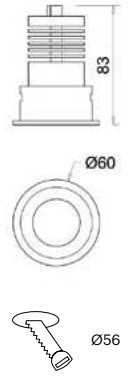

10015

Recessed

Installation	Indoor
Mounting Position	Ceiling recessed
IP	20
Wattage	8W
Lumen Output	600
Connection	700mA
Driver	Included (remote)
Dimmable	Dimmable drivers on page 221

Colour Temperature	2700K 3000K
Light Distribution	Narrow Medium Wide
CRI	>90
Life Time L70	40.000
Cut-out Size	Ø56 h93
Dimensions	Ø60 h83
Adjustable	+/- 15°

10015.8.**.*10

Number	W	Colour Temperature	Light Distribution	Finish
10015	8	27 2700	1 Narrow 15°	○ 10 White
		30 3000	2 Medium 25°	
			3 Wide 36°	